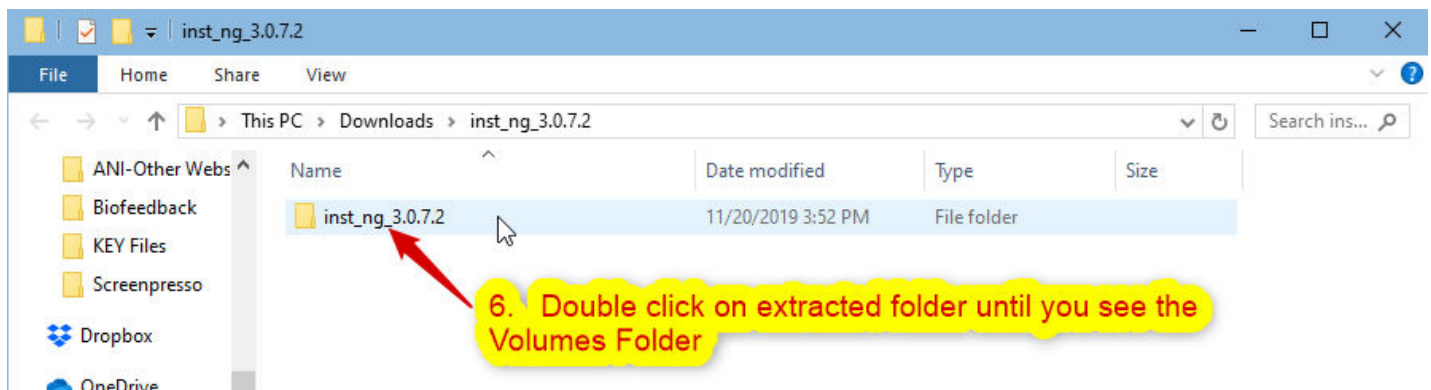

Installation Instructions for the Latest NeuroGuide

If you are a Licensed NeuroGuide user, PLEASE Check your Update Subscription Expiration Date before Installing the latest version of NeuroGuide.

8. After you Click on Yes to run the Installer you should see the following window. Note the green in the bar will not appear immediately.