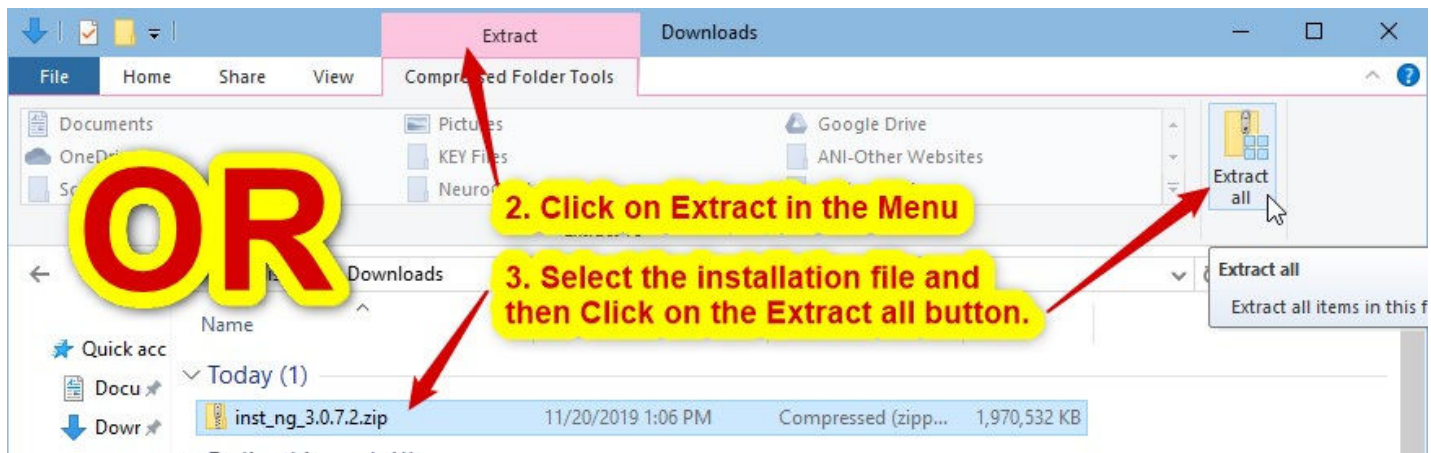

Installation Instructions for the Latest NeuroGuide

If you are a Licensed NeuroGuide user, PLEASE Check your Update Subscription Expiration Date before Installing the latest version of NeuroGuide.

8. After you Click on Yes to run the Installer you should see the following window. Note the green in the bar will not appear immediately.