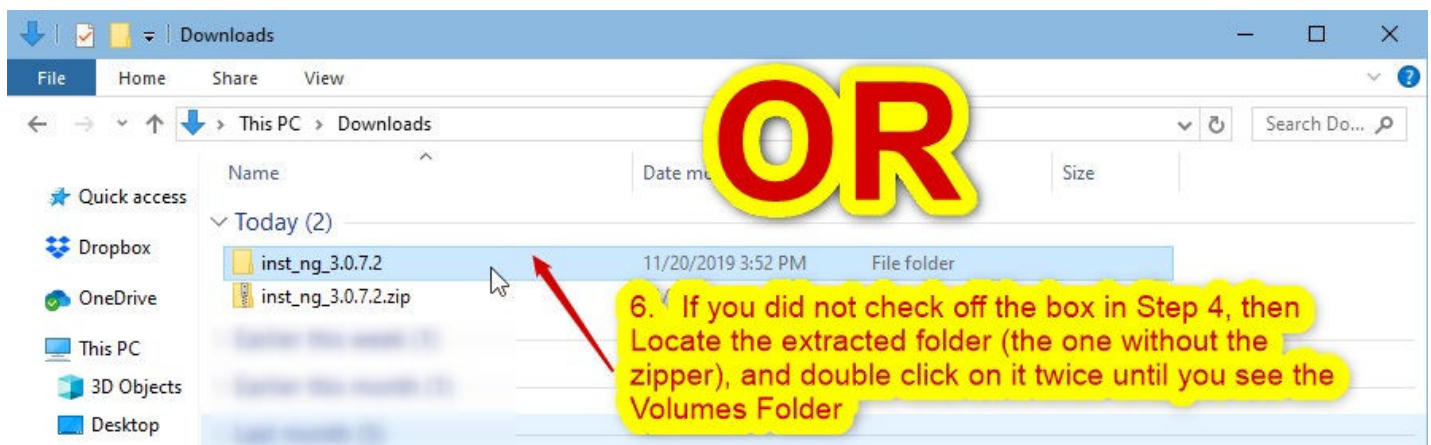

Installation Instructions for the Latest NeuroGuide

If you are a Licensed NeuroGuide user, PLEASE Check your Update Subscription Expiration Date before Installing the latest version of NeuroGuide.

8. After you Click on Yes to run the Installer you should see the following window. Note the green in the bar will not appear immediately.