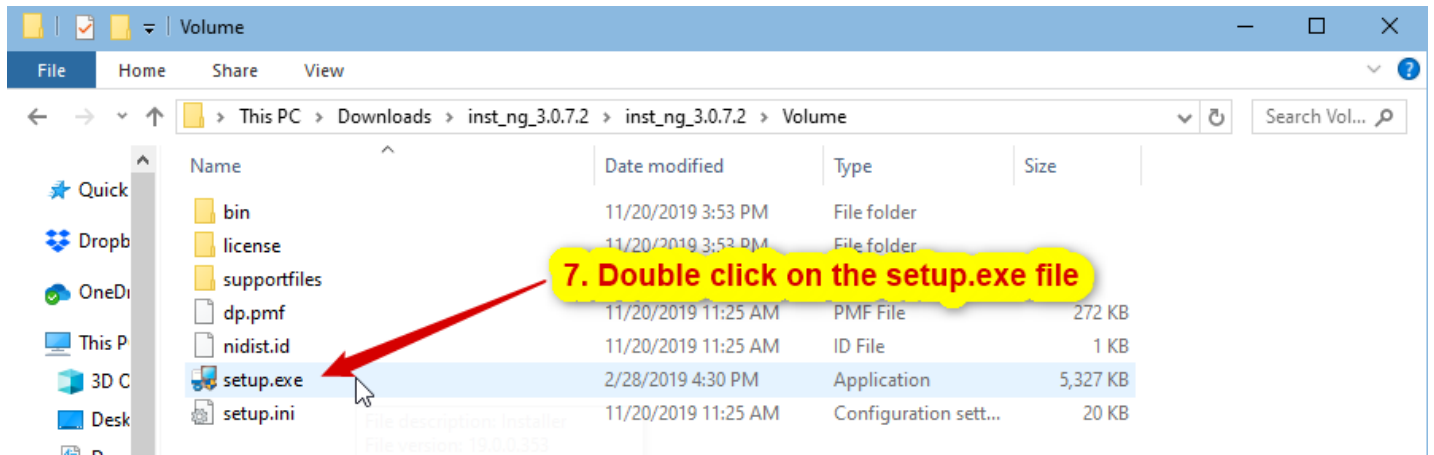

Installation Instructions for the Latest NeuroGuide

If you are a Licensed NeuroGuide user, PLEASE Check your Update Subscription Expiration Date before Installing the latest version of NeuroGuide.

8. After you Click on Yes to run the Installer you should see the following window. Note the green in the bar will not appear immediately.