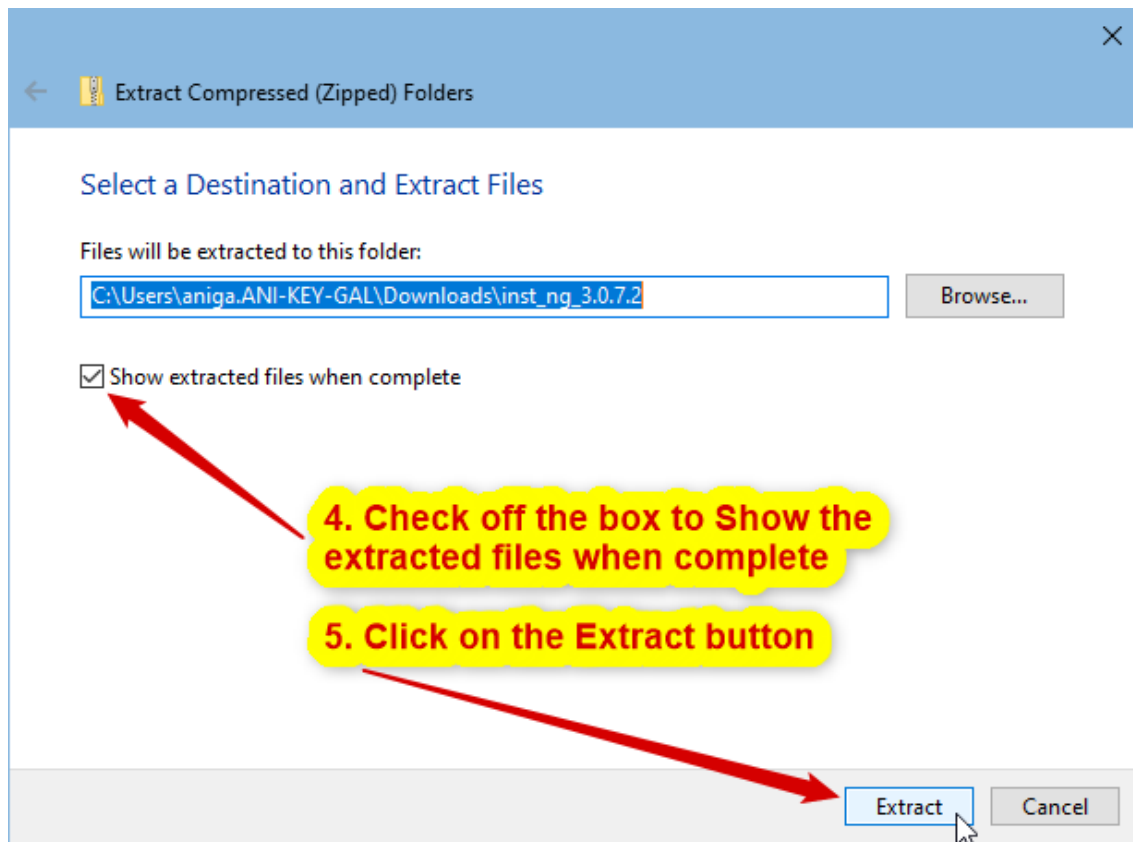

Installation Instructions for the Latest NeuroGuide

If you are a Licensed NeuroGuide user, PLEASE Check your Update Subscription Expiration Date before Installing the latest version of NeuroGuide.

8. After you Click on Yes to run the Installer you should see the following window. Note the green in the bar will not appear immediately.