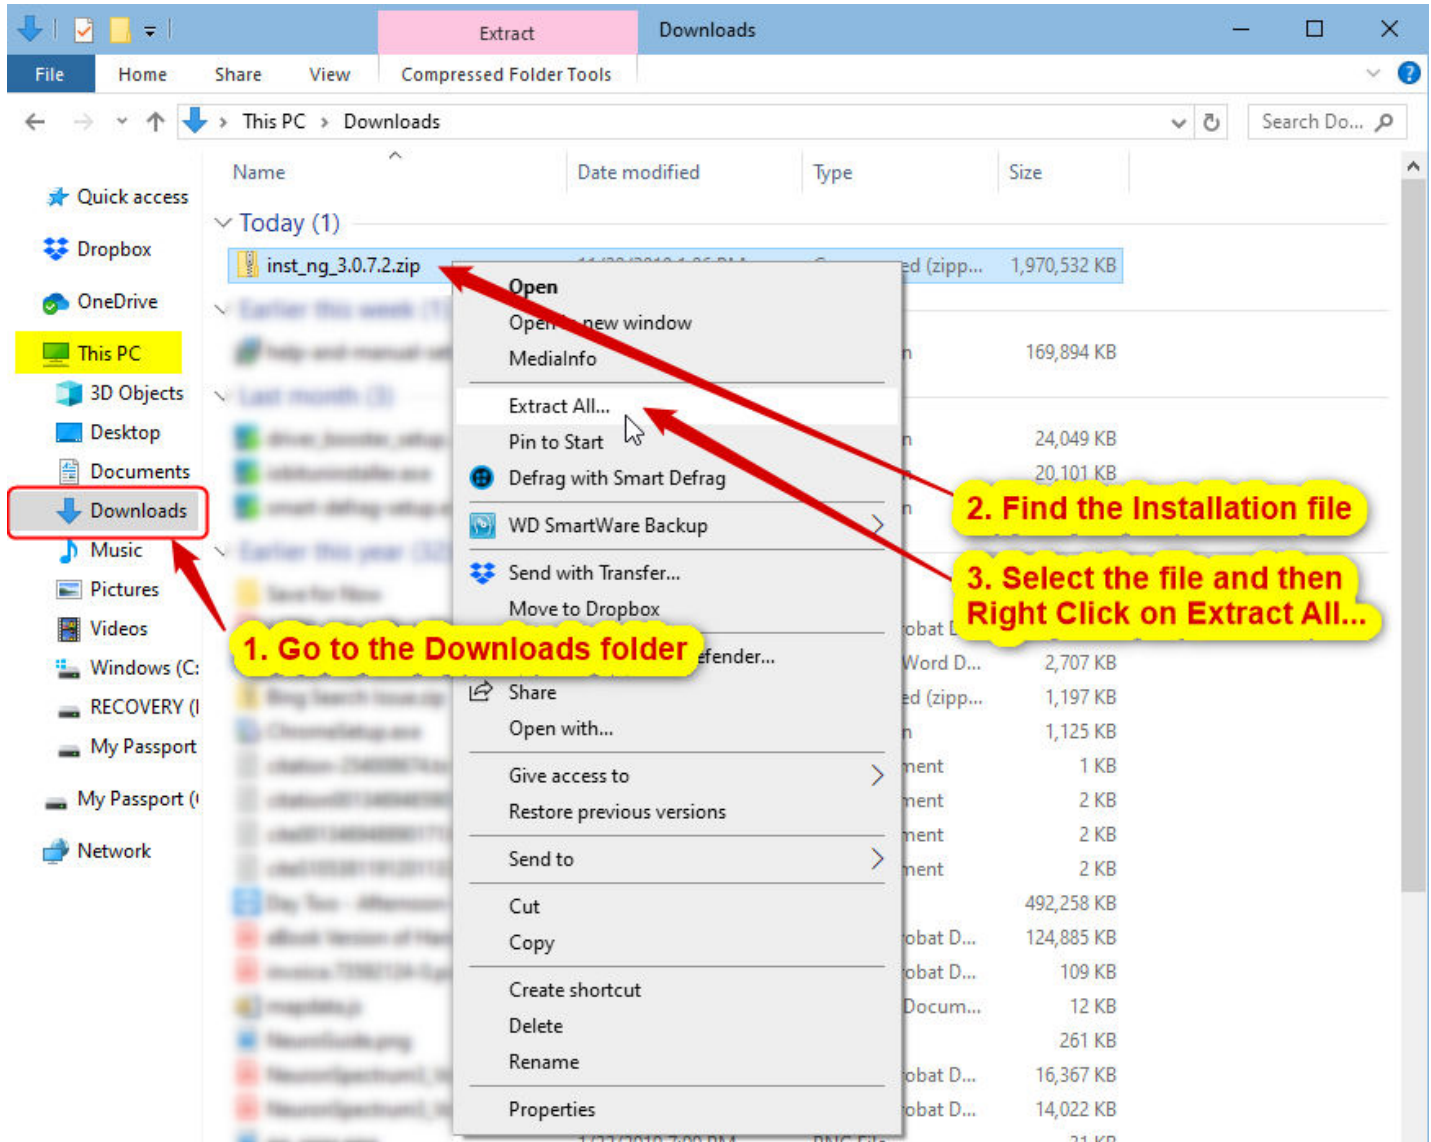

Installation Instructions for the Latest NeuroGuide

If you are a Licensed NeuroGuide user, PLEASE Check your Update Subscription Expiration Date before Installing the latest version of NeuroGuide.

8. After you Click on Yes to run the Installer you should see the following window. Note the green in the bar will not appear immediately.